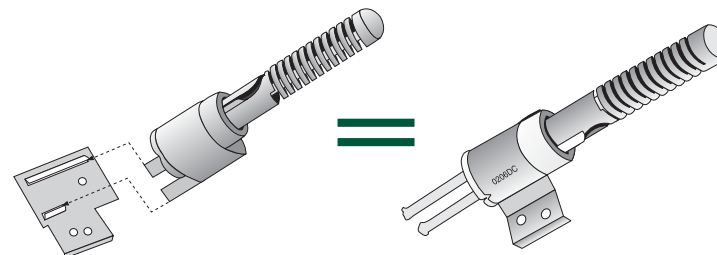

FC035

- Part # 902661 & 902694
- Nordyne, Frigidaire & Tappan
- 10" leads with 2 amp connectors (loose)
- Warm-up time: 17 seconds @ 98 vac
- 50-150 ohms cold resistance

FC046

- Part # 025-32626-000
- York, Luxaire, Coleman
- 5.5" leads with amp connector
- Warm-up time: 28 seconds @ 115 vac
- 100-300 ohms cold resistance

FC051

- Part # C-238-1
- Clare
- 36" lead with amp connector (loose)
- Warm-up time: 30 seconds @ 98 vac
- 50-400 ohms cold resistance

Surfaceigniter Universal FC055 Replacement Cross-Reference Chart

SURFACEIGNITER REPLACEMENT	ROBERTSHAW	STARLITE	NORTON
NO	41-401	11120-100-1401	201A, 201G, 271A, 271B, 271G, 271Q
YES	41-402	11120-100-1402	271D, N, P, W 201D, K, L, N, P, W
YES	41-403	11120-100-1403	101W, 201, 271
YES	41-404	11120-100-1404	101W, 271
YES	41-405	11120-100-1405	271D, 201D
NO	41-406	11120-100-1406	201M, 201N, 201Y, 271Y, J, M
YES	41-407	11120-100-1407	101W, 271
YES	41-408	11120-100-1408	271N
YES	41-409	11120-100-1409	101W, 271
YES	41-410	11120-100-1045	271N
YES	41-411	11120-100-1058	271N
YES	41-412	1090 + Kit #3	271NM
YES	N/A	11120-100-1090	N/A
YES	N/A	11120-100-1098	N/A
NEW	FRO10	11120-100-1097	201R
NEW	NR001	11120-100-4086	N/A

Replacement Pack Includes:

- 1 - FC055 Round Igniter (17 seconds)
 - 3 - Mounting Brackets
 - 1 - Self Tapping Screw
 - 2 - Porcelain Wire Nuts (Connector)
- The (2) porcelain wire nuts, replaces all plastic Molex & AMP connectors on OEM parts